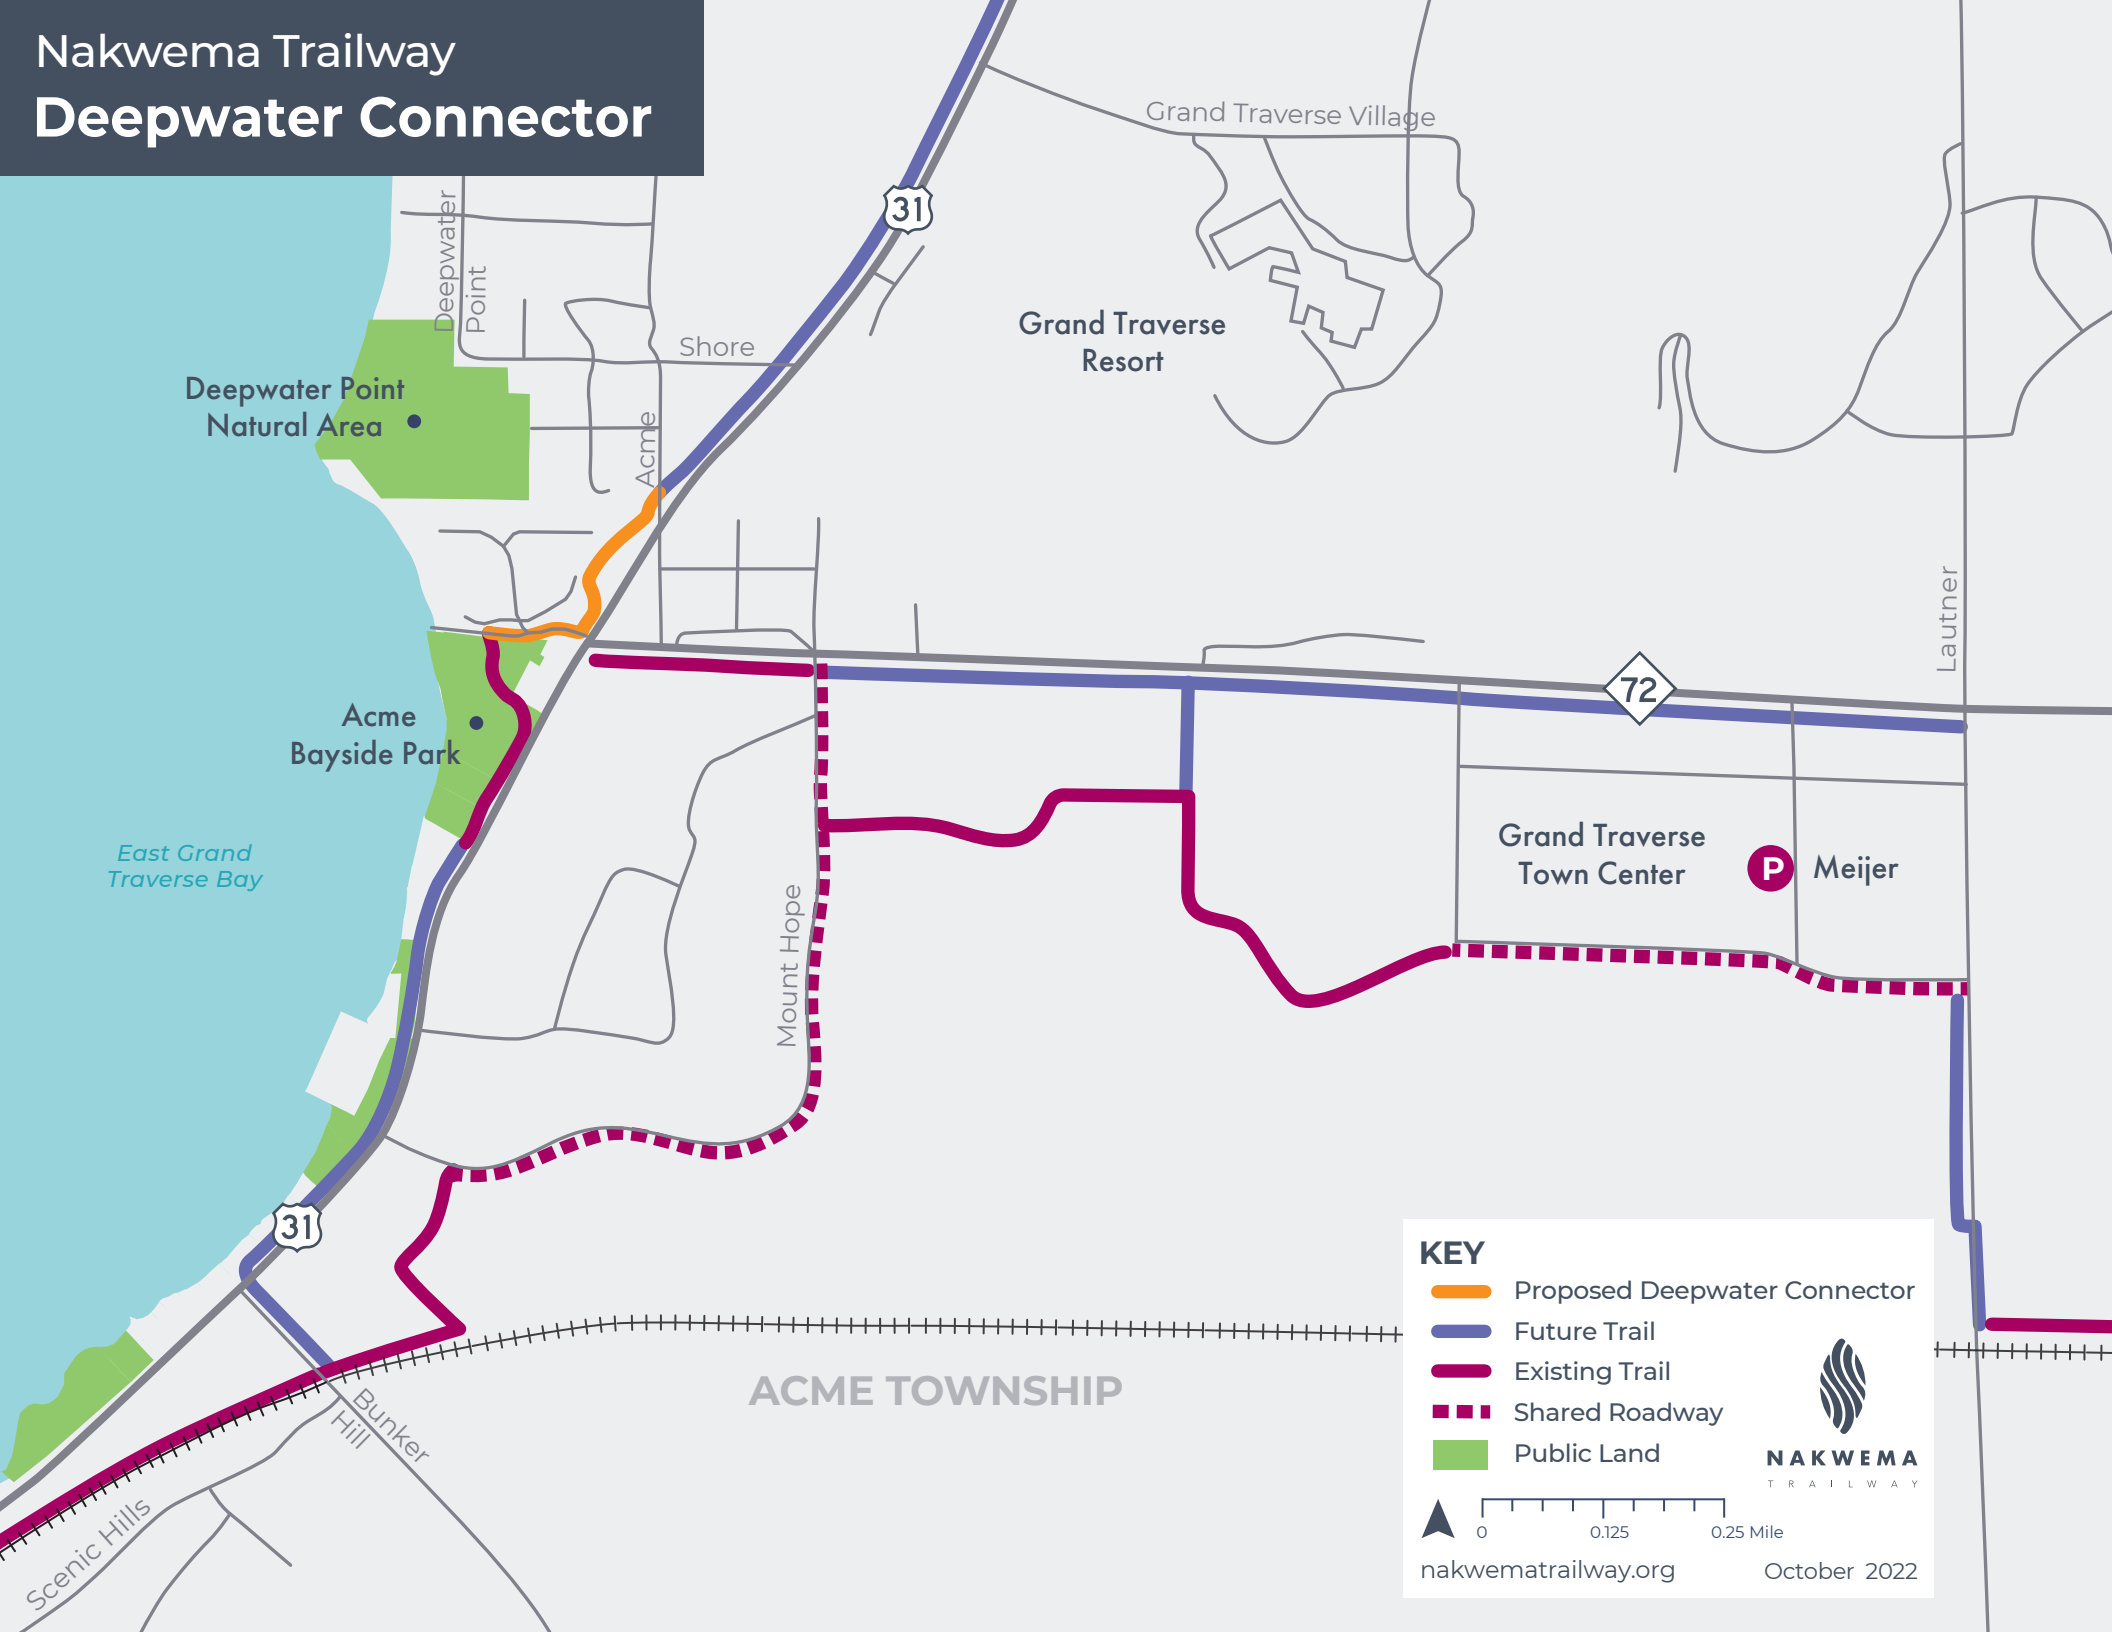

Nakwema Trailway Deepwater Connector

KEY

- Proposed Deepwater Connector
- Future Trail
- Existing Trail
- Shared Roadway
- Public Land

NAKWEMA TRAILWAY

0 0.125 0.25 Mile

nakwematrailway.org October 2022